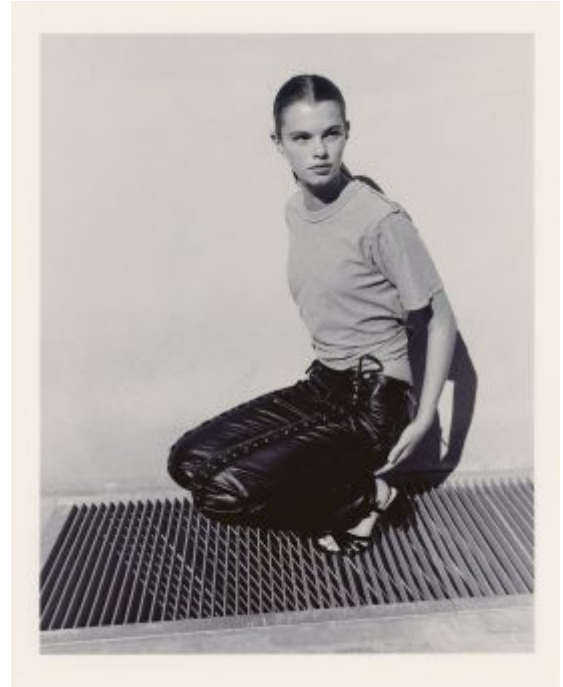

TRUE MODELS

Emma Josefson

173 | 78 / 61 / 88 / 38 | Brown / Green

TRUE MODELS

Emma Josefson

173 | 78 / 61 / 88 / 38 | Brown / Green

TRUE MODELS

Emma Josefson

173 | 78 / 61 / 88 / 38 | Brown / Green

TRUE MODELS

Emma Josefson

173 | 78 / 61 / 88 / 38 | Brown / Green

TRUE MODELS

Emma Josefson

173 | 78 / 61 / 88 / 38 | Brown / Green

TRUE MODELS