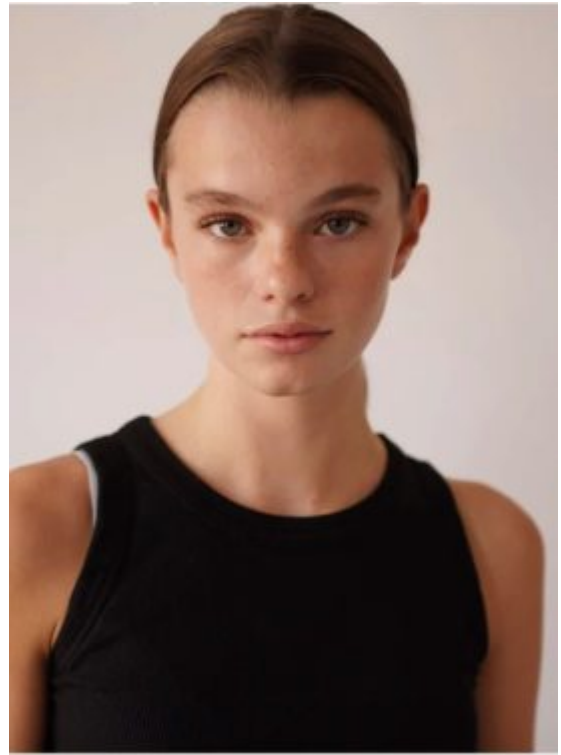

TRUE MODELS

Emma Josefson

173 | 78 / 61 / 88 / 38 | Brown / Green

TRUE MODELS

Emma Josefson

173 | 78 / 61 / 88 / 38 | Brown / Green

TRUE MODELS

Emma Josefson

173 | 78 / 61 / 88 / 38 | Brown / Green

TRUE MODELS

Emma Josefson

173 | 78 / 61 / 88 / 38 | Brown / Green

TRUE MODELS

Emma Josefson

173 | 78 / 61 / 88 / 38 | Brown / Green

TRUE MODELS